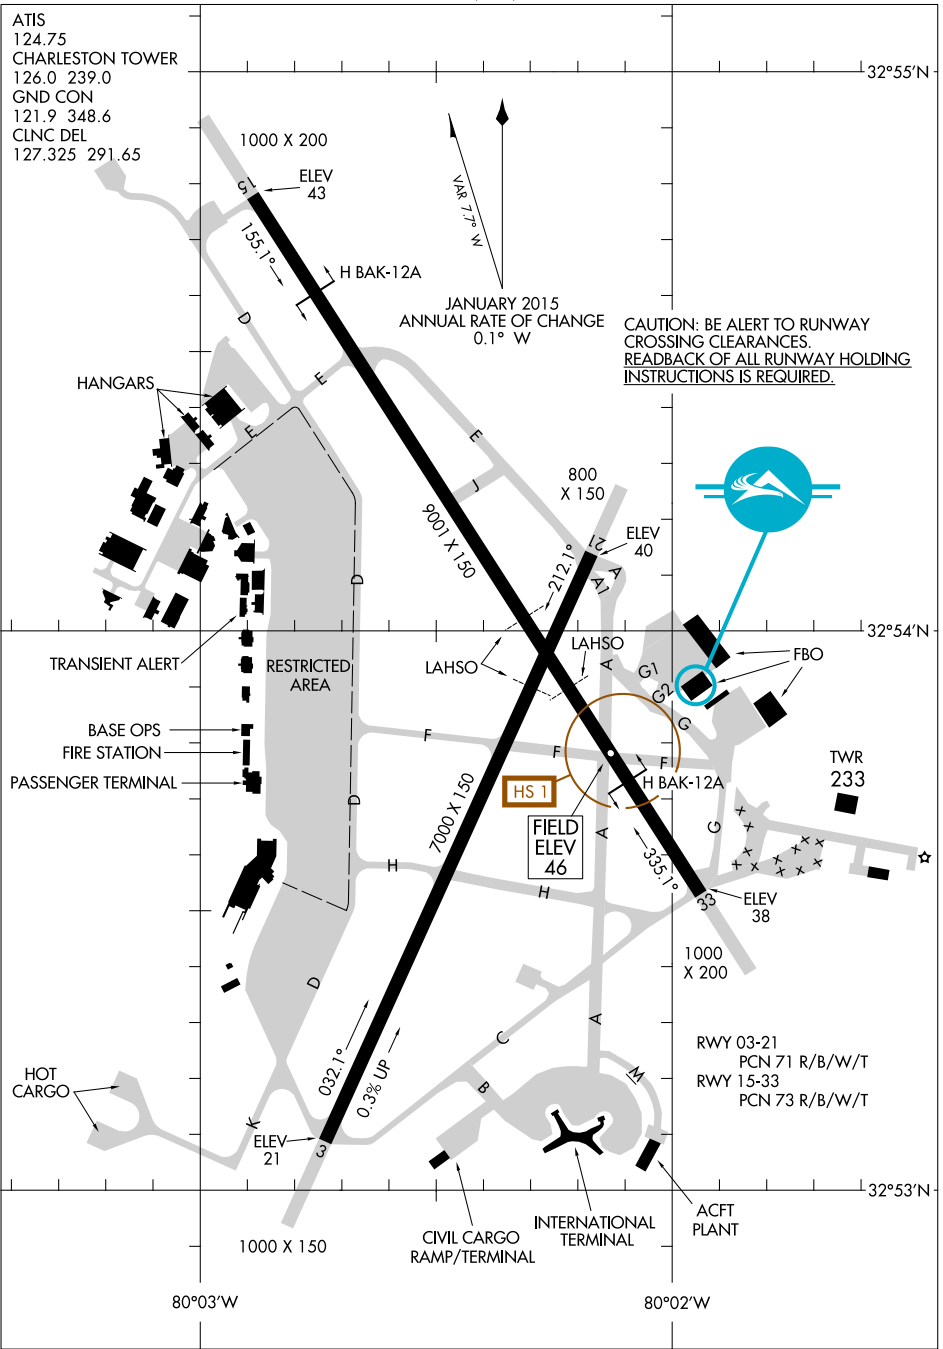

AIRPORT DIAGRAM

AL-76 (FAA)

CHARLESTON AFB/INTL (CHS)
CHARLESTON, SOUTH CAROLINA

AIRPORT DIAGRAM

16035

CHARLESTON, SOUTH CAROLINA
CHARLESTON AFB/INTL (CHS)