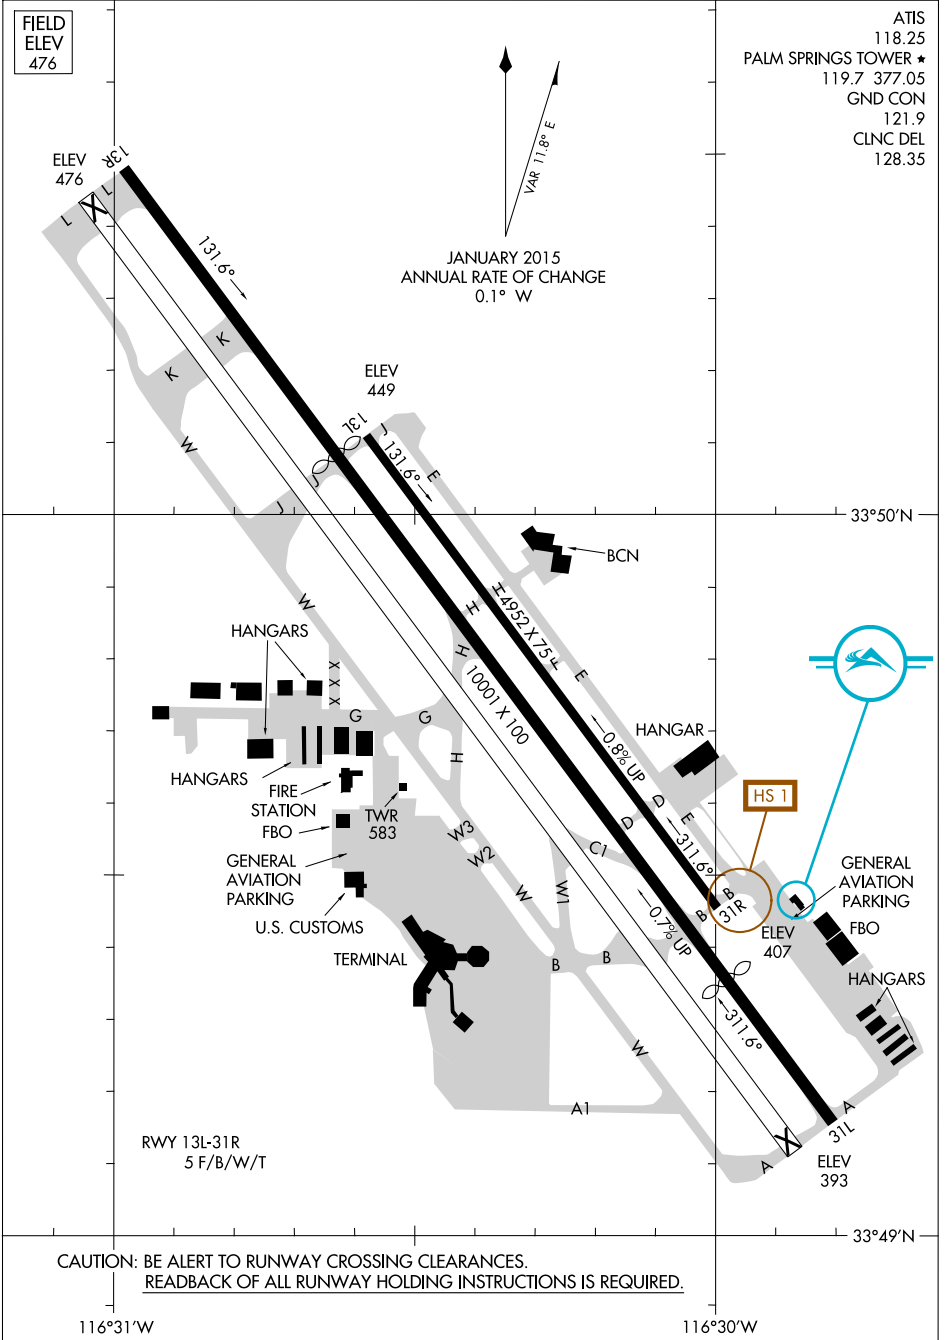

AIRPORT DIAGRAM

AL-545 (FAA)

PALM SPRINGS INTL (PSP)
PALM SPRINGS, CALIFORNIA

SW-3, 25 JUN 2015 to 23 JUL 2015

SW-3, 25 JUN 2015 to 23 JUL 2015

AIRPORT DIAGRAM

PALM SPRINGS, CALIFORNIA
PALM SPRINGS INTL (PSP)