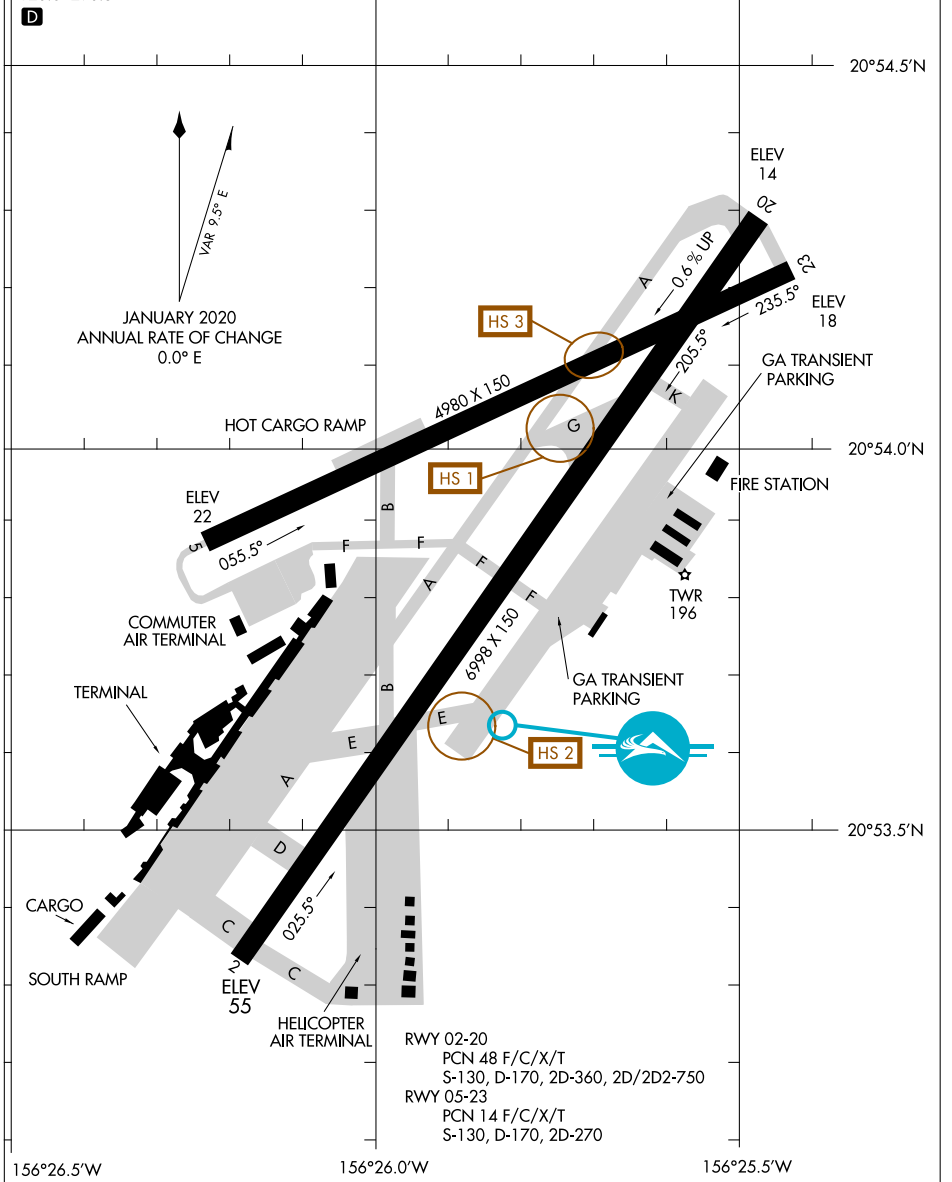

AIRPORT DIAGRAM

AL-762 (FAA)

KAHULUI (OGG)(PHOG)
KAHULUI, HAWAII

ATIS
 128.6
 MAUI TOWER ★
 118.7 279.6
 GND CON
 121.9 279.6
 CLNC DEL
 120.6 290.5

FIELD
 ELEV
 55

CAUTION: BE ALERT TO RUNWAY CROSSING CLEARANCES.
 READBACK OF ALL RUNWAY HOLDING INSTRUCTIONS IS REQUIRED.

AIRPORT DIAGRAM

KAHULUI, HAWAII
KAHULUI (OGG)(PHOG)