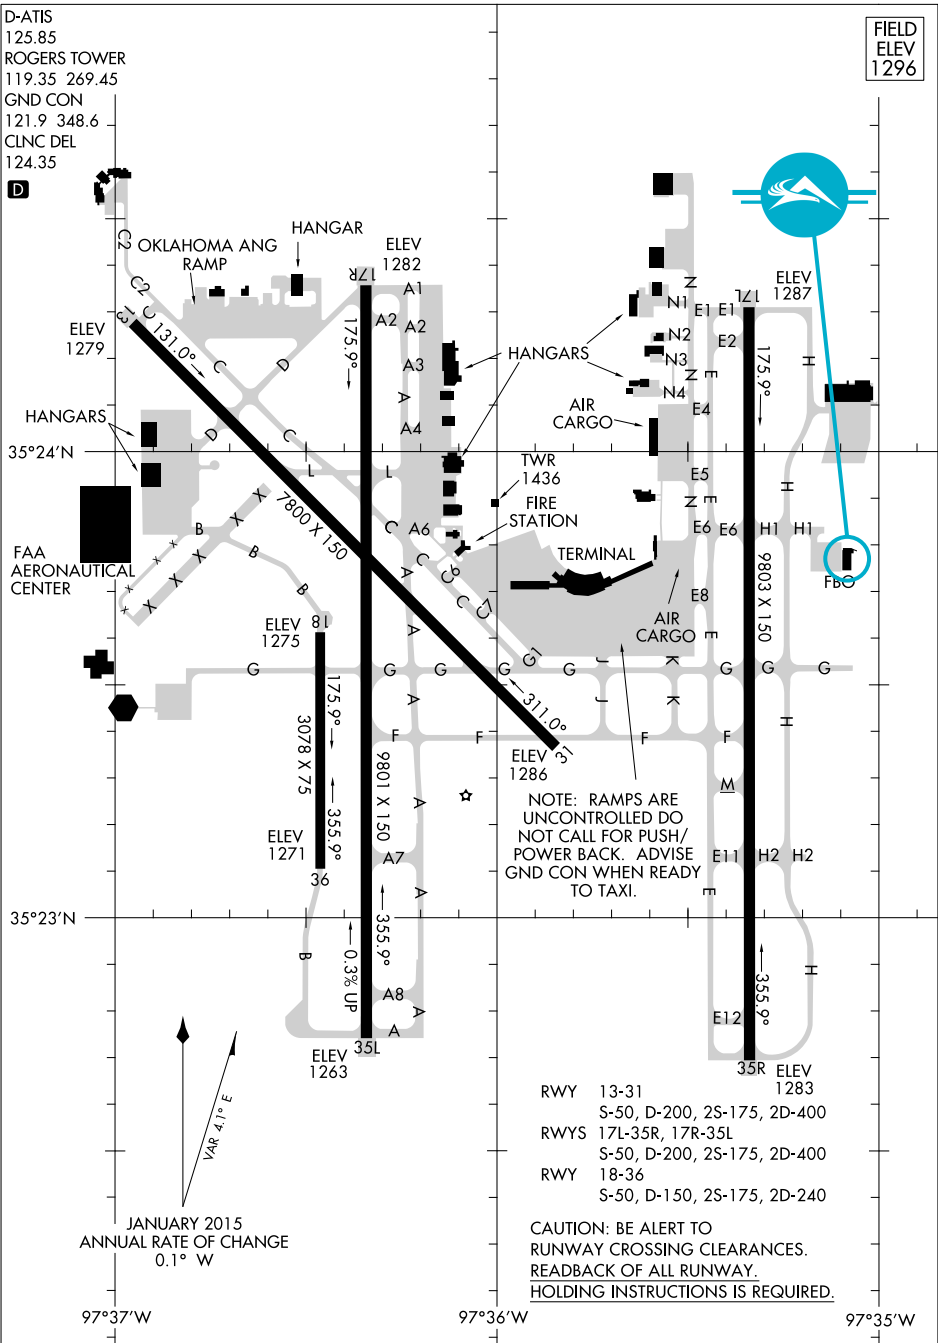

AIRPORT DIAGRAM

AL-301 (FAA)

WILL ROGERS WORLD (OKC)
OKLAHOMA CITY, OKLAHOMA

AIRPORT DIAGRAM

OKLAHOMA CITY, OKLAHOMA
WILL ROGERS WORLD (OKC)

17117