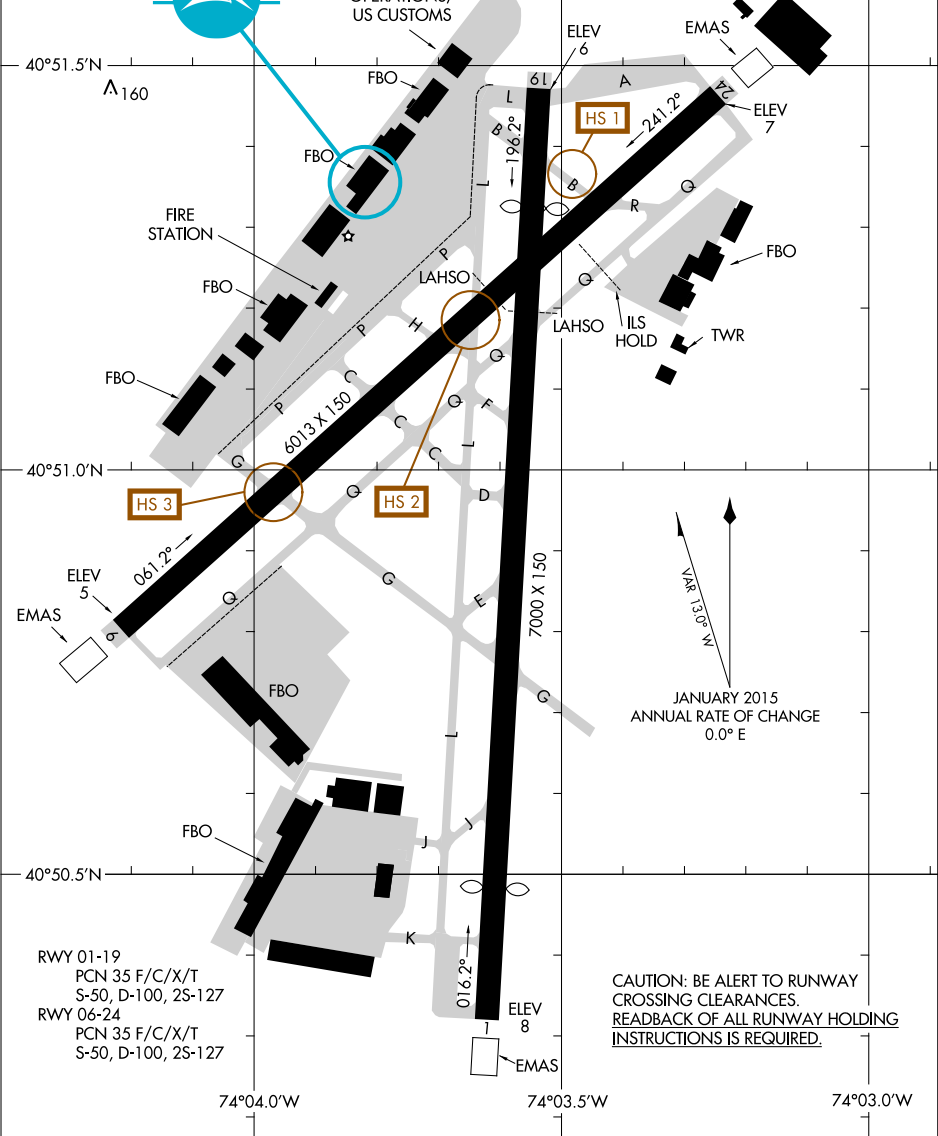

AIRPORT DIAGRAM

AL-890 (FAA)

TETERBORO (TEB)
TETERBORO, NEW JERSEY

ATIS
 114.2 132.85
 TETERBORO TOWER
 119.5
 GND CON
 121.9
 CLNC DEL
 128.05
 CPDLC
D

FIELD
ELEV
8

AIRPORT DIAGRAM

TETERBORO, NEW JERSEY
TETERBORO (TEB)