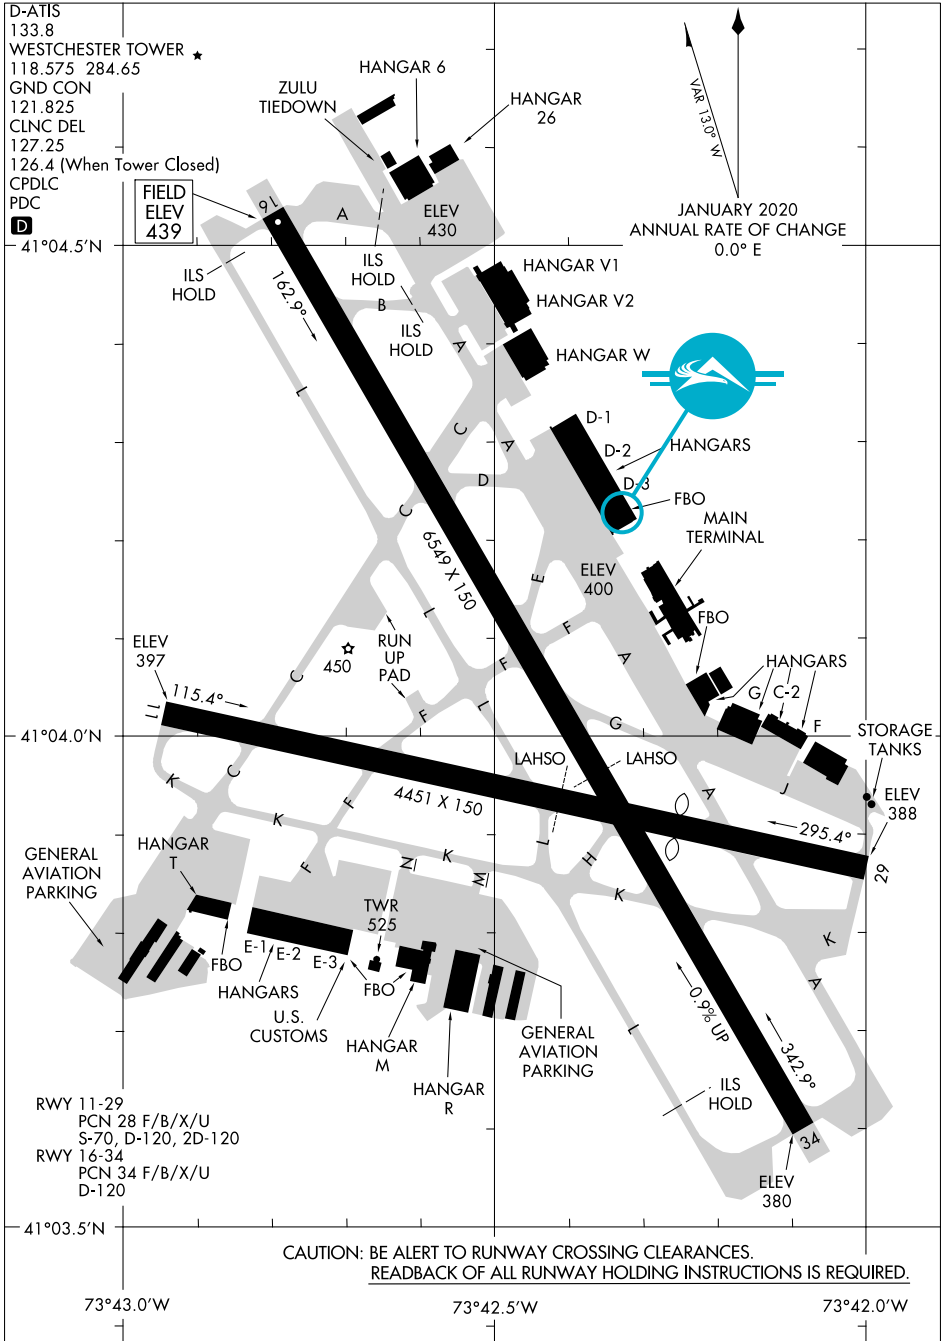

# AIRPORT DIAGRAM

AL-651 (FAA)

WESTCHESTER COUNTY (HPN)  
WHITE PLAINS, NEW YORK

# AIRPORT DIAGRAM

WESTCHESTER COUNTY (HPN)  
WHITE PLAINS, NEW YORK