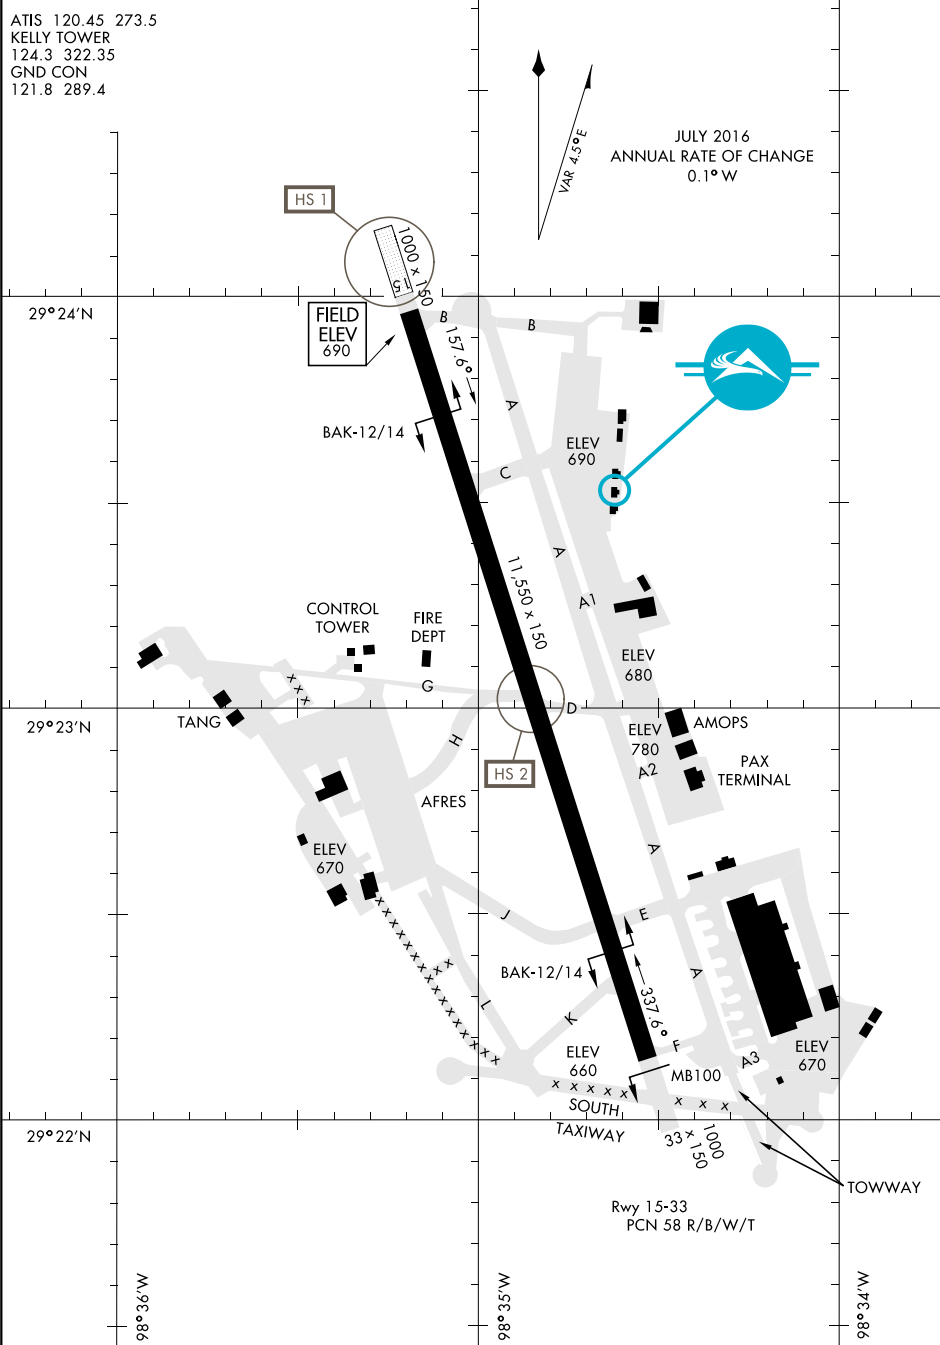

AIRPORT DIAGRAM

AFD-371 [USAF]

SAN ANTONIO, TEXAS

ATIS 120.45 273.5
 KELLY TOWER
 124.3 322.35
 GND CON
 121.8 289.4

JULY 2016
 ANNUAL RATE OF CHANGE
 0.1° W

AIRPORT DIAGRAM

SAN ANTONIO, TEXAS

KELLY FLD (KSKF)