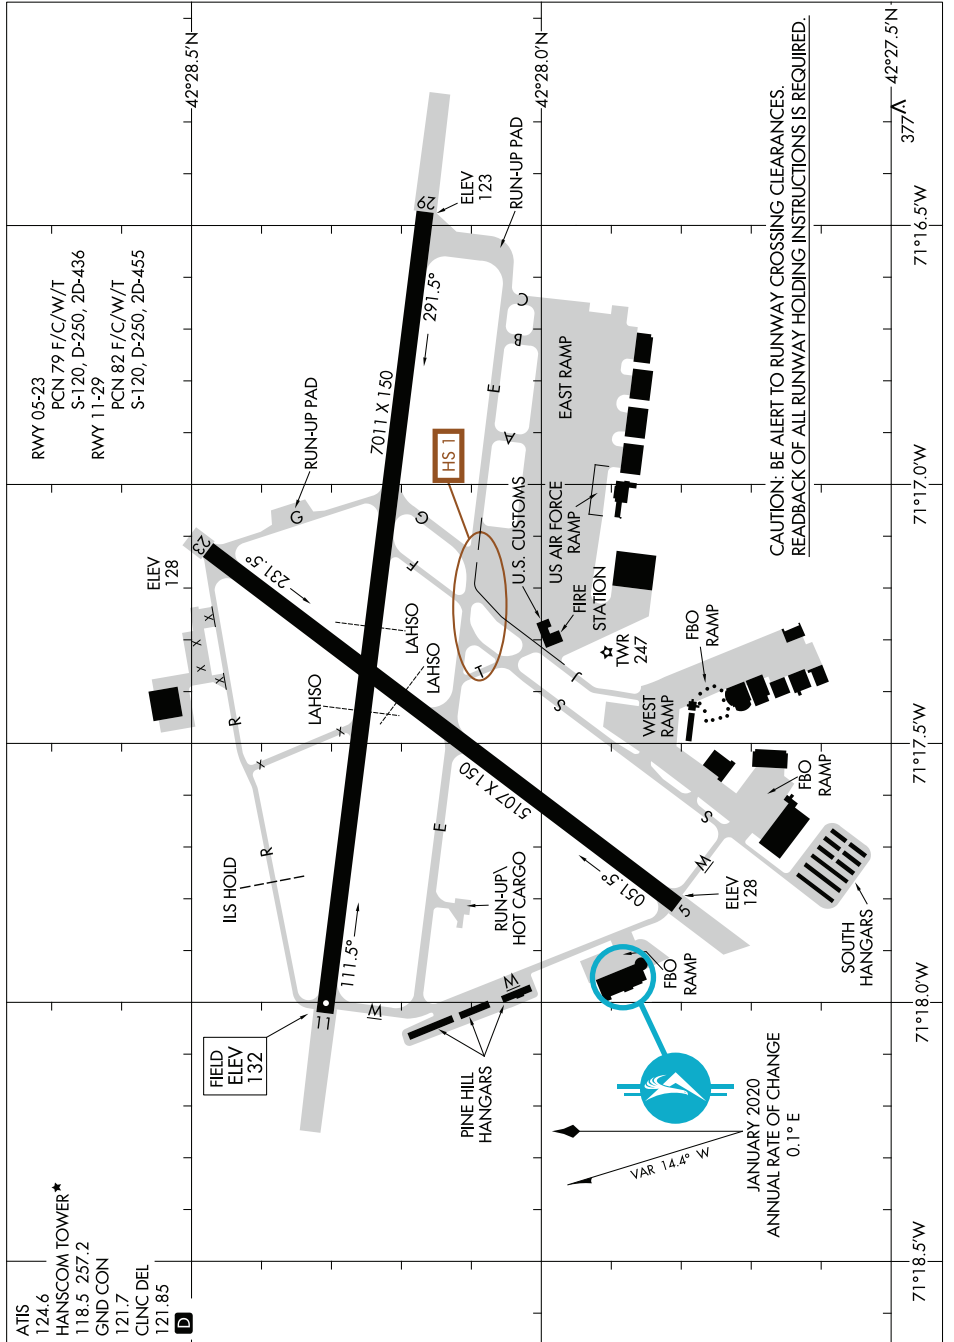

# AIRPORT DIAGRAM

AL-626 (FAA)

LAURENCE G HANSCOM FLD (B/E/D)  
BEDFORD, MASSACHUSETTS

CAUTION: BE ALERT TO RUNWAY CROSSING CLEARANCES.  
READBACK OF ALL RUNWAY HOLDING INSTRUCTIONS IS REQUIRED.

ATIS 124.6  
 HANSCOM TOWER\* 118.5 257.2  
 GND CON 121.7  
 CLNC DEL 121.85  
 D

# AIRPORT DIAGRAM

LAURENCE G HANSCOM FLD (B/E/D)  
BEDFORD, MASSACHUSETTS